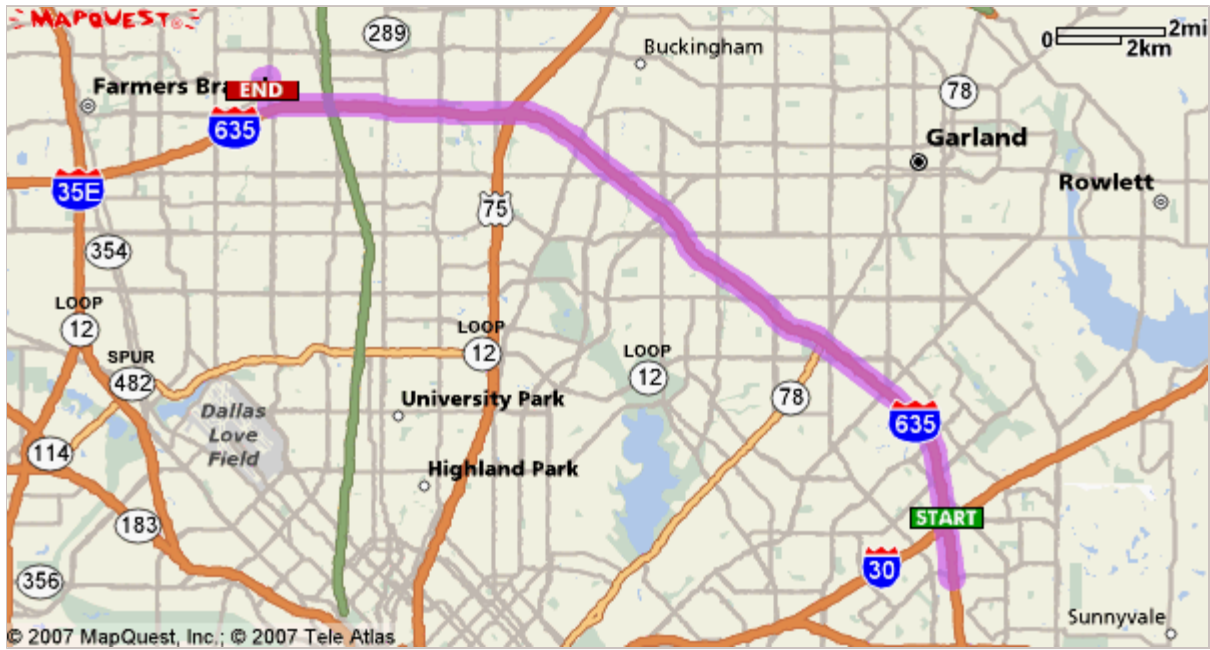

## She Married Him??!!

They  
Have  
**7**  
Kids?!!

[Find Your Old School Here](#)

- City -

- State -

SEARCH

classmates.com

### Directions

### Distance

**Total Est. Time:** 21 minutes      **Total Est. Distance:** 17.91 miles

	<b>1:</b> Start out going SOUTH on I-635 S.	0.6 miles
	<b>2:</b> Take the TOWN EAST BLVD exit- EXIT 7B.	0.2 miles
	<b>3:</b> Turn LEFT onto N TOWN EAST BLVD.	<0.1 miles
	<b>4:</b> Merge onto I-635 N via the ramp on the LEFT.	15.9 miles
	<b>5:</b> Take EXIT 23 toward MIDWAY RD.	0.1 miles
	<b>6:</b> Stay STRAIGHT to go onto LYNDON B JOHNSON FWY / I-635 W.	0.1 miles
	<b>7:</b> Turn RIGHT onto MIDWAY RD.	0.5 miles
	<b>8:</b> Turn LEFT onto ALPHA RD.	0.1 miles
	<b>9:</b> Turn RIGHT onto SIGMA RD.	<0.1 miles
	<b>10:</b> End at <b>Parish Episcopal School:</b> 4101 Sigma Rd, Dallas, TX 75244, US	

**Total Est. Time:** 21 minutes      **Total Est. Distance:** 17.91 miles

**Start:**  
**I 30 & I 635**  
 Mesquite, TX 75149, US

**End:**  
**Parish Episcopal School:**  
 972-239-8011  
 4101 Sigma Rd, Dallas, TX 75244, US