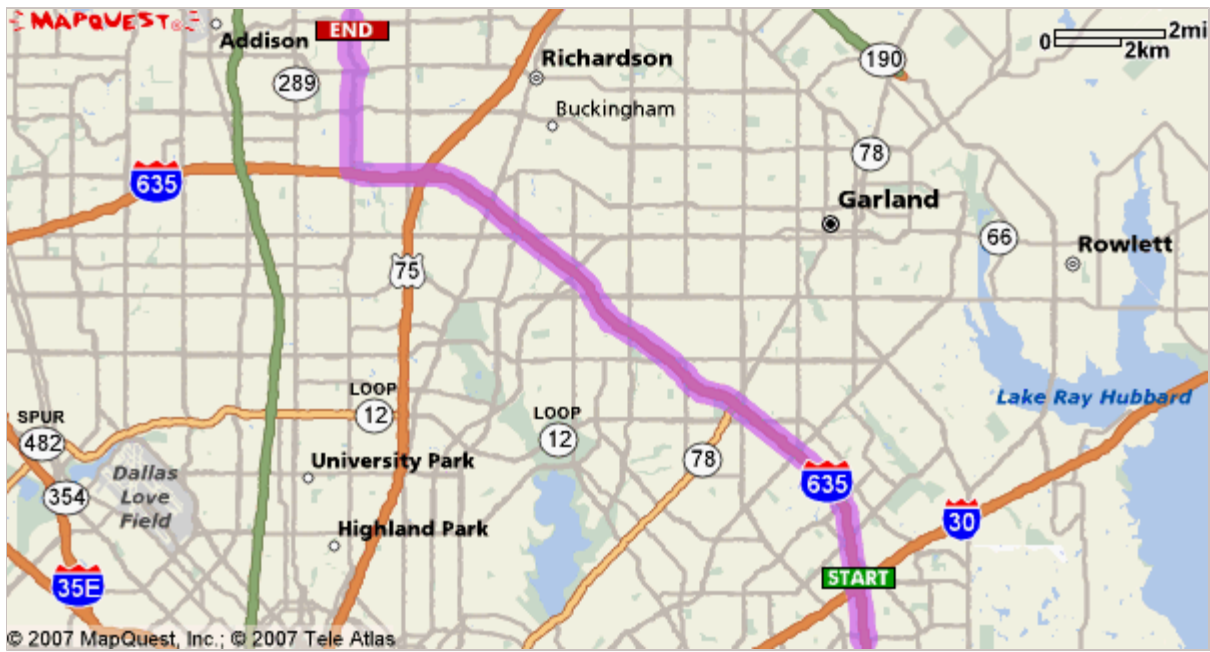

# MAPQUEST

**Start:** I 30 & I 635  
Mesquite, TX 75149, US

**End:** Shelton School & Evaluation:  
972-774-1772  
15720 Hillcrest Rd, Dallas, TX  
75248, US

**Notes:**

## She Married Him??!!

They  
Have  
**7**  
Kids??!

[Find Your Old School Here](#)

- City -

- State -

SEARCH

classmates.com

### Directions

### Distance

<b>Total Est. Time:</b> 22 minutes		<b>Total Est. Distance:</b> 16.80 miles	
	<b>1:</b> Start out going SOUTH on I-635 S.	0.6 miles	
	<b>2:</b> Take the TOWN EAST BLVD exit- EXIT 7B.	0.2 miles	
	<b>3:</b> Turn LEFT onto N TOWN EAST BLVD.	<0.1 miles	
	<b>4:</b> Merge onto I-635 N via the ramp on the LEFT.	12.9 miles	
	<b>5:</b> Take EXIT 20B toward HILLCREST RD.	0.1 miles	
	<b>6:</b> Turn SLIGHT LEFT onto LYNDON B JOHNSON FWY / I-635 W.	<0.1 miles	
	<b>7:</b> Turn RIGHT onto HILLCREST RD.	2.6 miles	
	<b>8:</b> End at <b>Shelton School &amp; Evaluation:</b> 15720 Hillcrest Rd, Dallas, TX 75248, US		
<b>Total Est. Time:</b> 22 minutes		<b>Total Est. Distance:</b> 16.80 miles	