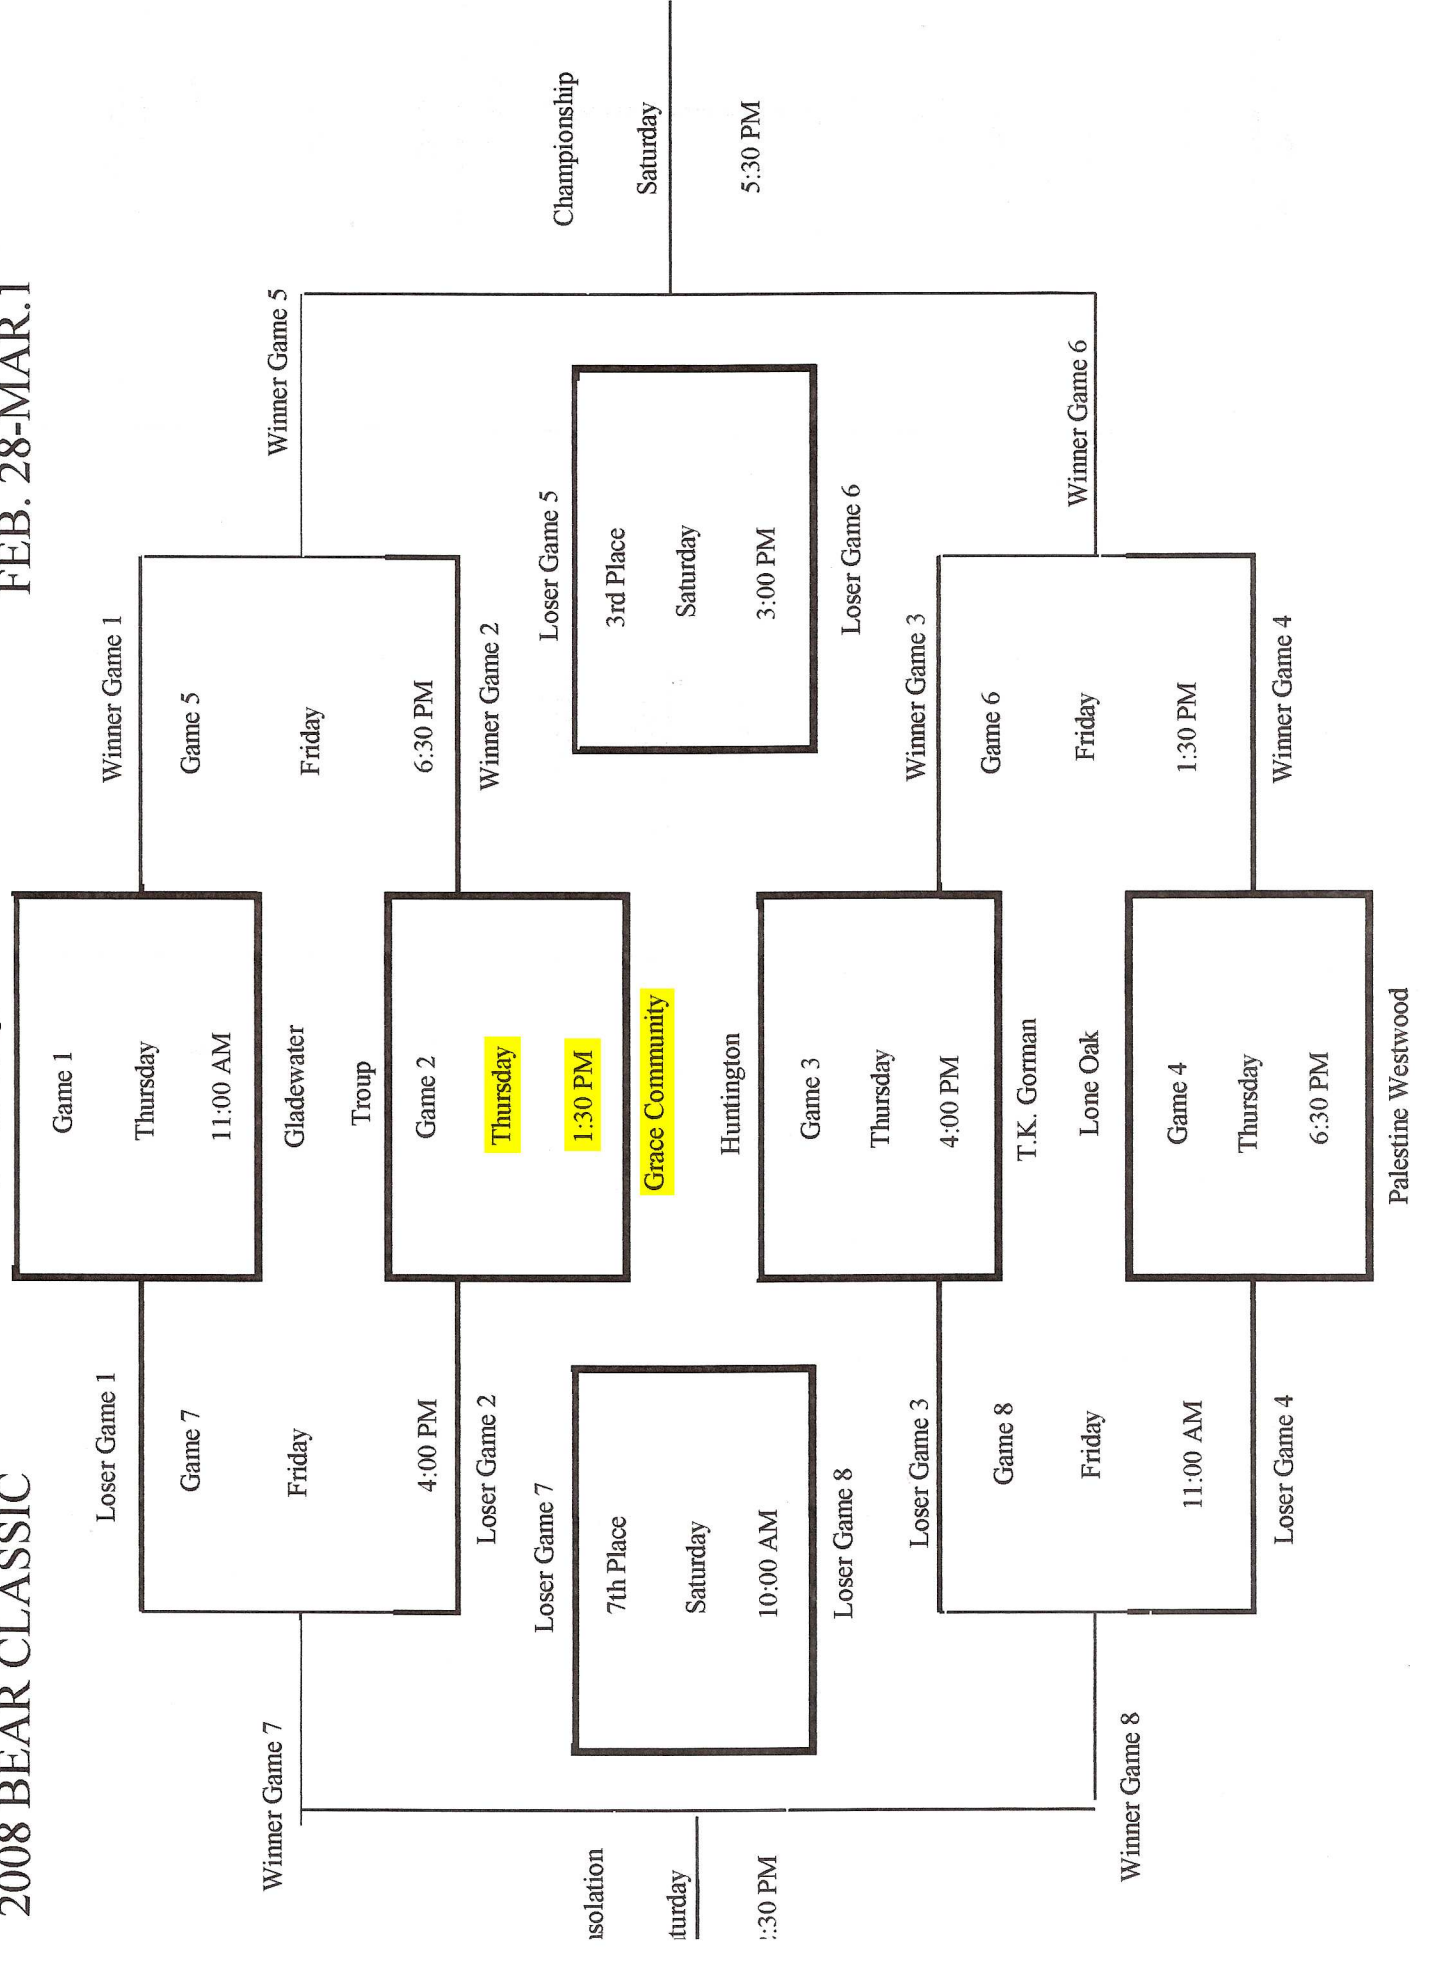

2008 BEAR CLASSIC

FEB. 28-MAR.1

Mt. Pleasant Chapel Hill

Loser Game 7
7th Place
Saturday
10:00 AM

Loser Game 5
3rd Place
Saturday
3:00 PM

Winner Game 7

Winner Game 8

Winner Game 5

Winner Game 6

Winner Game 1

Winner Game 2

Winner Game 3

Winner Game 4

isolation
aturday
:30 PM

Huntingdon

T.K. Gorman

Palestine Westwood

Gladewater

Troup

Grace Community

Lone Oak